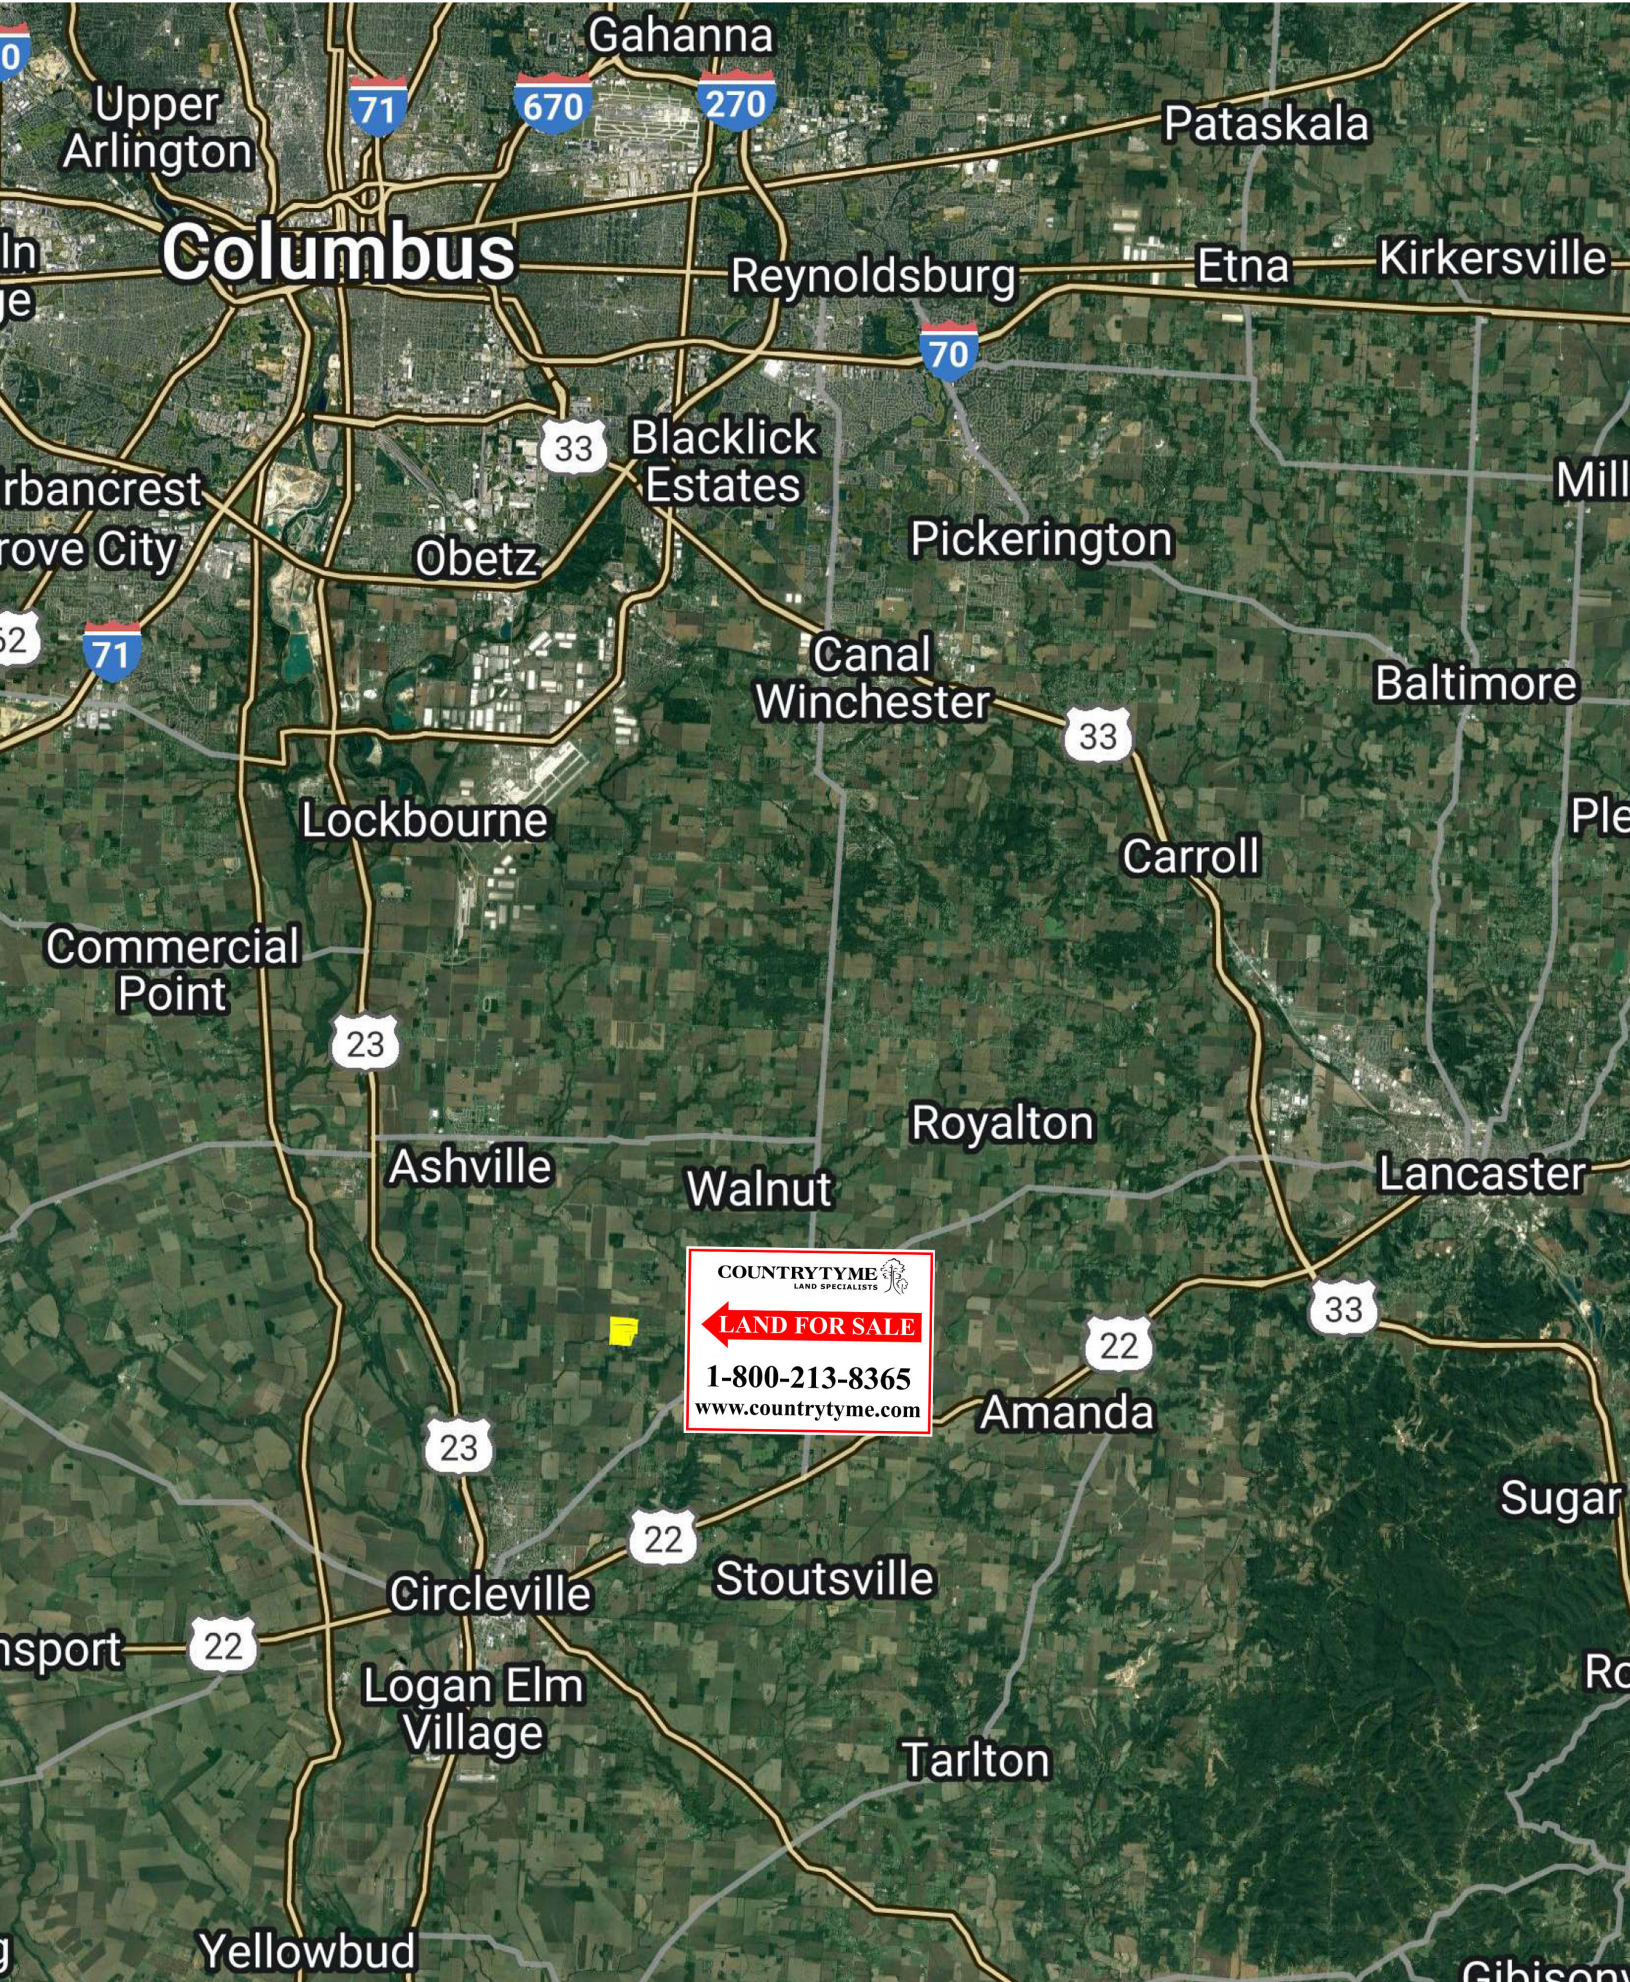

Walnut Meadows - Estate Home Sites and Mini Farms from 5-32 Acres  
Walnut Township, Pickaway County, Ohio (former Upper Lansdowne Golf Course)

**COUNTRYTYME**  
LAND SPECIALISTS

**← LAND FOR SALE**

1-800-213-8365  
[www.countrytyme.com](http://www.countrytyme.com)